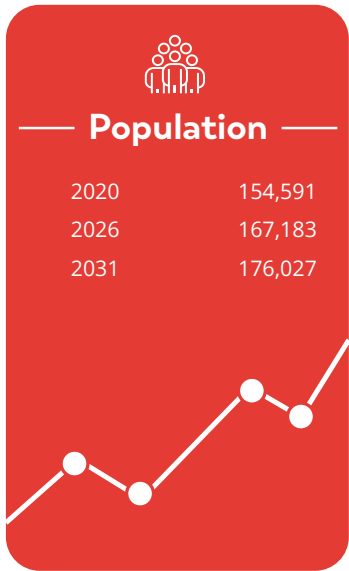

# RETAIL MARKET PROFILE

**Bennett Bratley**  
 City of Kingman  
 Economic Development Director  
 928.565.1416 | 928.279.7054  
 BBratley@CityOfKingman.gov  
 www.CityOfKingman.gov

**Age**

0-9 Years	8.50%
10 - 17 Years	7.21%
18 - 24 Years	6.38%
25 - 34 Years	9.61%
35 - 44 Years	10.26%
45 - 54 Years	9.68%
55 - 64 Years	14.24%
65 and Older	34.11%
Median Age	53.49
Average Age	48.80

**Educational Attainment (%)**

Graduate or Professional Degree	5.03%
Bachelors Degree	9.24%
Associate Degree	8.51%
Some College	27.91%
High School Graduate (GED)	35.81%
Some High School, No Degree	9.56%
Less than 9th Grade	3.94%

**Race Distribution**

White	73.93%
Black/African American	1.83%
American Indian/Alaskan	3.08%
Asian	1.69%
Native Hawaiian/Islander	0.25%
Other Race	7.71%
Two or More Races	11.52%
Hispanic	20.62%
Non-Hispanic	79.38%